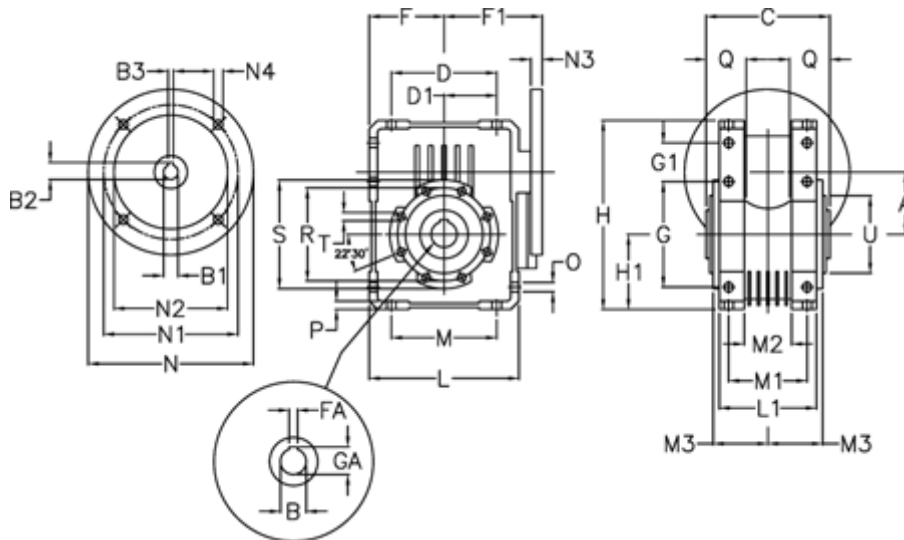

Article number: 392211001075016

Description: Worm Gear with Torque Limiter  
W110 L1-U-10-P132 B5

## Measures

A = 110.1	F = 125	L = 250	N2 = 230	T = M12x19
B = 42	F1 = 226	L1 = 143	N3 = 16	U = 130
B1 E7 = 38	FA = 12	M = 184	N4 = 13	
B2 = 41.3	G = 184	M1 = 115	O = 14	
B3 H9 = 10	G1 = 58	M2 = 69	P = 14	
C = 155	GA = 45.3	M3 = 73	Q = 45	
D = 174	H = 308	N = 300	R = 165	
D1 = 82	H1 = 125	N1 = 265	S = 200	